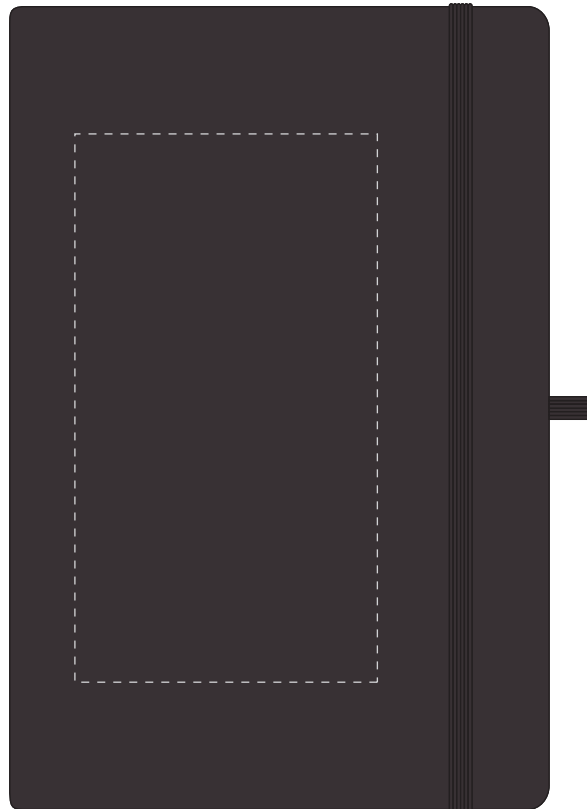

Your Ref:	Quantity:	Product Code: QS1021
Our Ref:	Version: 1	Product Colour: BLACK

**PRINTING CONCERNS:****PRODUCT INFO: DUE TO THE NATURE OF THE PRODUCT THE PRINT POSITION MAY VARY BY 2 - 3 MM**

Please note that this product has Sustainability Markings that are not visible from this perspective

We stock this item in the following colours

**PANTONE REFERENCE(S)**

- Debossing/ Foil Blocking

ARTWORK SCALE 50%

Product Image for visualisation  
- colours may vary

**CENTRED TO PRINT AREA**  
**CENTRED TO NOTEBOOK**

The dashed line is to demonstrate print area and will not appear on your printed item

**PLEASE NOTE:**

- All colours including print and product are for visual purposes only and should not be regarded as the actual colour of the product and print.
- Some products may vary from batch to batch and may differ from previous orders.
- The colour and texture of a product can also have an effect on the final print colour.
- By approving this order we accept that you understand these terms.